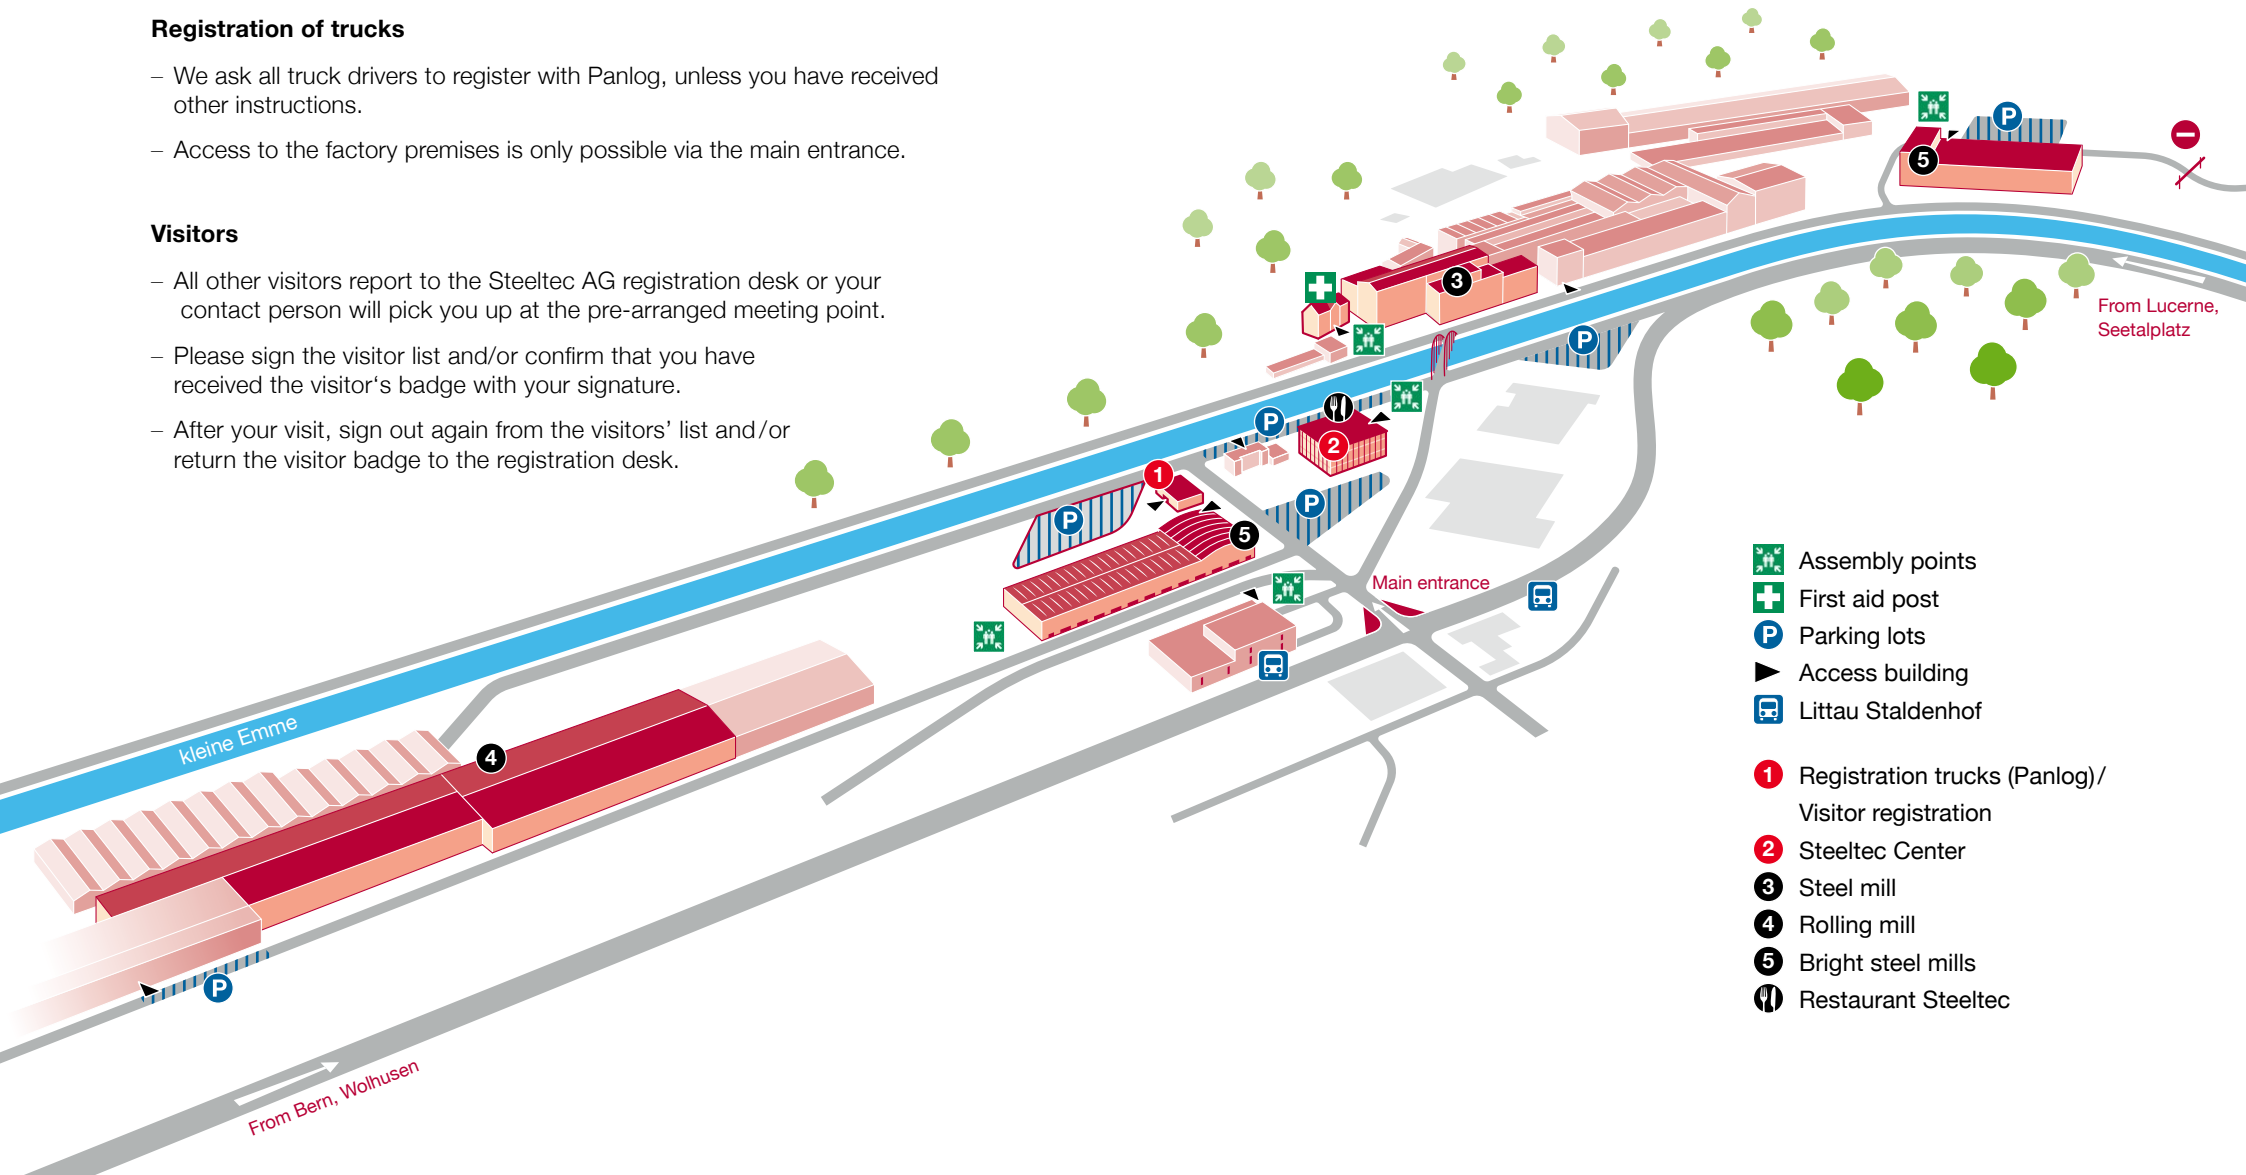

✉ **Shipping address:**

Steeltec AG
 Werkstrasse 11
 CH-6020 Emmenbrücke

Steeltec

Member of Swiss Steel Group

Welcome to Steeltec

We warmly welcome you at our site

Registration of trucks

- We ask all truck drivers to register with Panlog, unless you have received other instructions.
- Access to the factory premises is only possible via the main entrance.

Visitors

- All other visitors report to the Steeltec AG registration desk or your contact person will pick you up at the pre-arranged meeting point.
- Please sign the visitor list and/or confirm that you have received the visitor's badge with your signature.
- After your visit, sign out again from the visitors' list and/or return the visitor badge to the registration desk.

- Assembly points
- First aid post
- Parking lots
- Access building
- Littau Staldenhof
- Registration trucks (Panlog)/ Visitor registration
- Steeltec Center
- Steel mill
- Rolling mill
- Bright steel mills
- Restaurant Steeltec